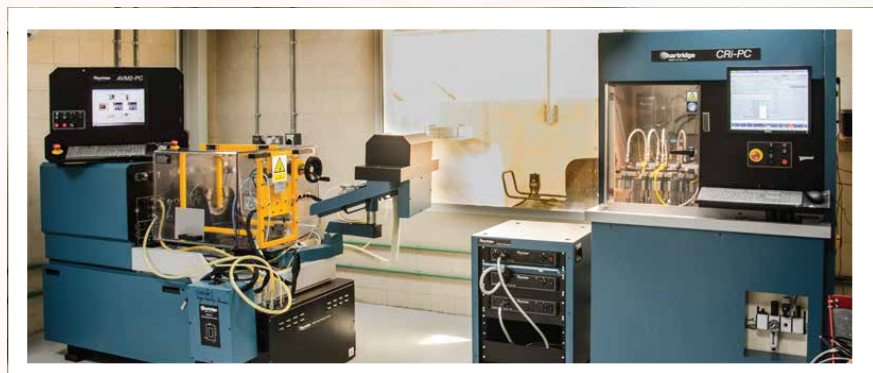

OUR WORKSHOP

Discover our state-of-the-art workshop, equipped with cutting-edge facilities and staffed by experienced technicians, ensuring top-quality service.