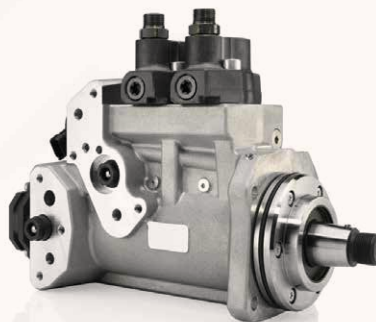

1. Diesel Fuel Pump & Injector Parts

- *Injectors; Electronic & Mechanic*
- *Nozzles*
- *Head & rotors*
- *Cam rings*
- *Driveshafts*
- *Camshafts*
- *Plungers*
- *Delivery valves*
- *Actuators*
- *Nozzle valve Kits Etc*

2. Diesel Fuel Injection pumps

- *Rotary Pumps*
- *Inline Pumps*
- *Common rail Pumps*

3. Auto Electric parts

- *Alternators*
- *Starter motors*

4. Test Benches & Specialized Tools

OUR PARTNERS

OUR WORKSHOP