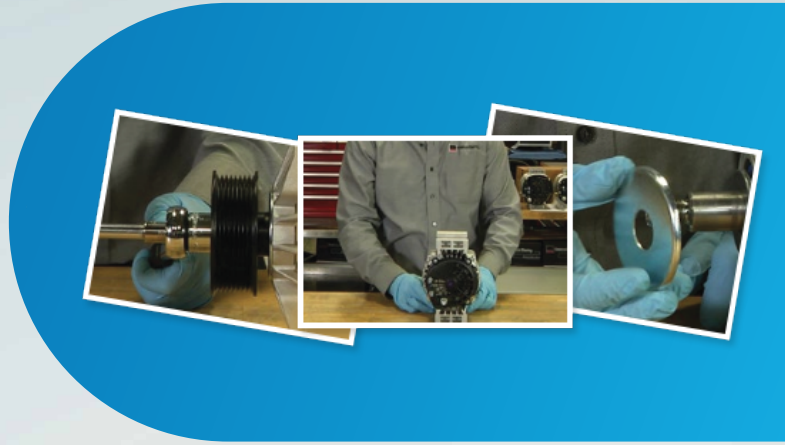

OUR PRODUCTS

International Diesel Services LLC (IDS) takes great pride in offering a diverse selection of top-quality products, carefully sourced from renowned manufacturers. Through strategic collaborations with industry-leading companies, we ensure that our customers have access to the finest solutions for their diesel fuel injection system requirements. Discover the exceptional range of products we provide: