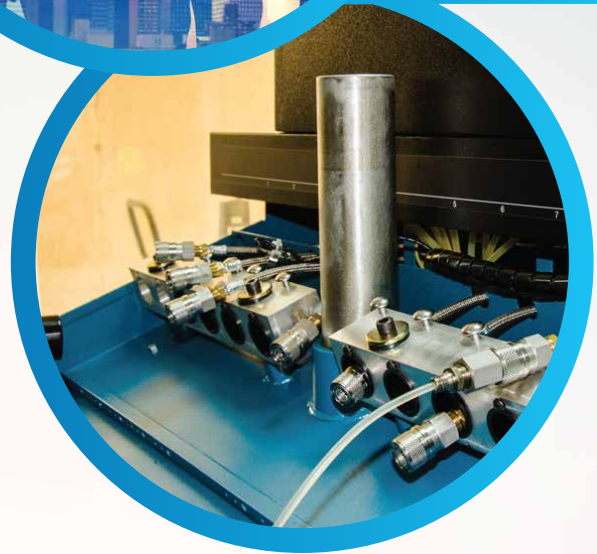

OUR TEAM

At International Diesel Services LLC (IDS), our team of highly skilled professionals is passionate about diesel fuel injection systems. With extensive experience and expertise, they deliver exceptional service and innovative solutions. Our diverse team of technicians, engineers, and industry experts stay up-to-date with the latest advancements to provide comprehensive services, including repairs, maintenance, and the supply of high-quality parts.

We prioritize a customer-centric approach, offering personalized assistance, technical support, and guidance to ensure complete satisfaction. Our team is the backbone of our success, driving our ability to deliver top-notch products and services. Their dedication, expertise, and commitment to excellence set us apart in the industry.